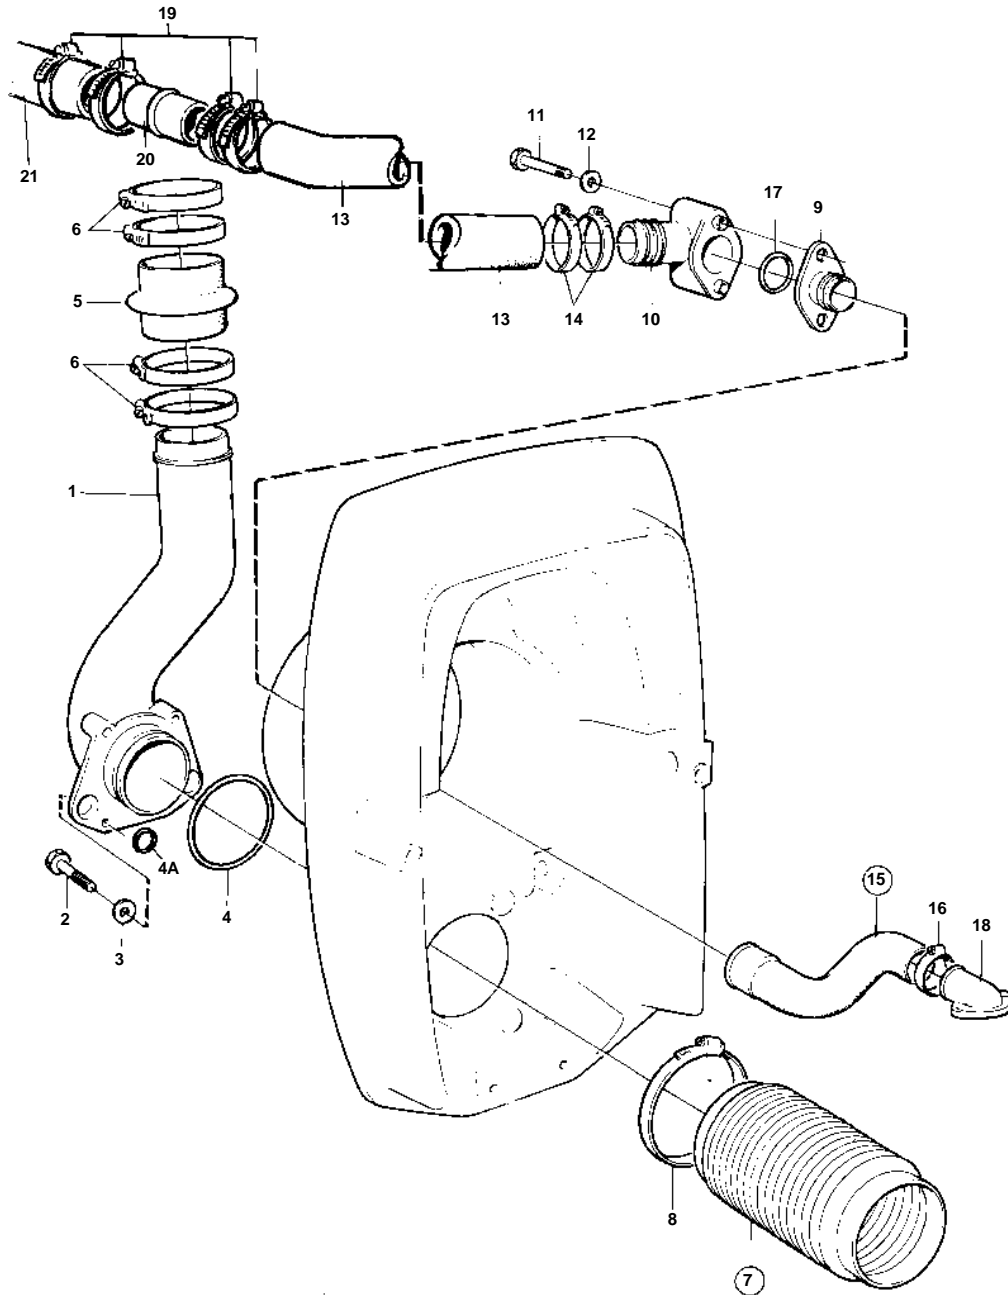

SP-C1, DP-D1, DPX, DP-E, DP-G

15689

SP-C1, DP-D1, DPX, DP-E, DP-G

REF	PART NO.	QTY	DESCRIPTION	NOTES
1	3581130	1	Exhaust pipe	(873114)
2	947790	4	Flange screw	
3	976945	4	Washer	(960148)
4	925256	1	O-ring	
4A	925064	2	O-ring	
5	860396	1	Exhaust hose	
6	982694	4	Hose clamp	(981239)
7	876631	1	Bellows kit	
8	872531	2	· Hose clamp	
9	872334	1	Nipple	
10	872338	1	Hose nipple	
11	955516	2	Screw	
12	955893	2	Washer	
13	861742	1	Hose	Intake-sea water pump.
14	961669	2	Hose clamp	
15	876632	1	Hose kit	
16	853548	1	· Hose clamp	
17	925064	1	· O-ring	
18	872752	1	Hose connection	
19	961669	4	Hose clamp	
20	861090	1	Tube	
21		1	Hose	SEE GROUP 26. Intake-sea water pump.